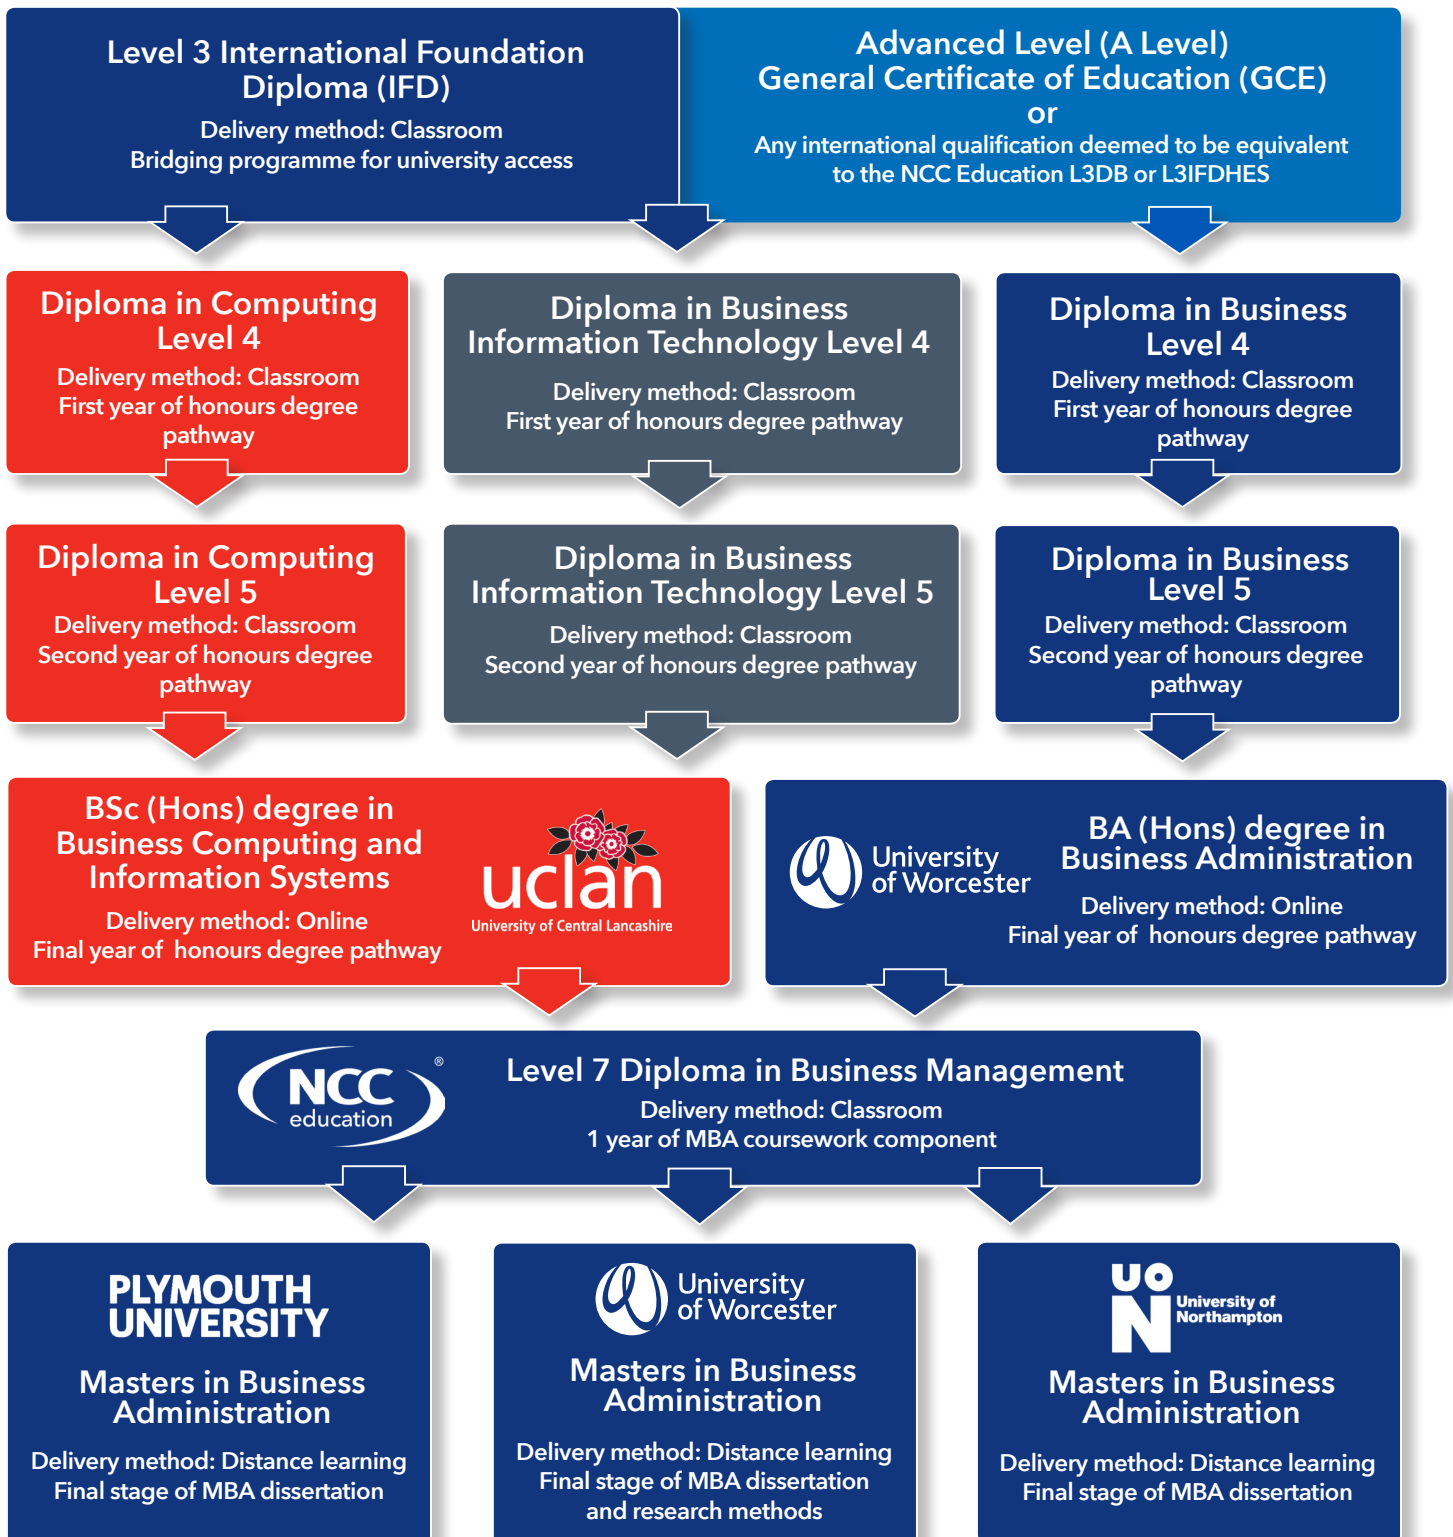

# NCC EDUCATION STUDENT JOURNEY

Working with a global network of centres and universities we provide learners with a route to obtain a university degree and access to British education through a combination of traditional and distance learning

Contact your local NCC Education Accredited Partner Centre for part-time study options

[www.nccedu.com](http://www.nccedu.com)

Registration Number: 2665165. Registered in England and Wales. VAT: GB 115 1204 735